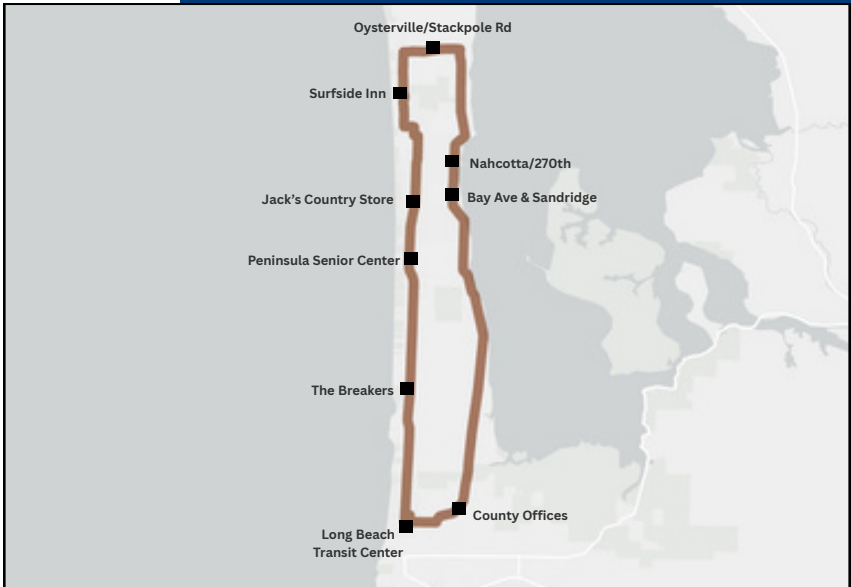

BROWN LINE

LONG BEACH/OYSTERVILLE

Brown Line - Long Beach to Oysterville (Mon-Fri)

		Trip 1	Trip 2	Trip 3	Trip 4	Trip 5	Trip 6	Trip 7	Trip 8	Trip 9	Trip 10	Trip 11	Trip 12
1	Long Beach Transit Center	5:00	6:10	7:20	8:30	9:40	10:50	12:10	1:20	2:30	3:40	4:50	6:00
2	26th and Pacific	5:03	6:13	7:23	8:33	9:43	10:53	12:13	1:23	2:33	3:43	4:45	6:03
3	Peninsula Senior Center	5:11	6:21	7:31	8:41	9:51	11:01	12:21	1:31	2:41	3:51	5:01	6:11
4	Jack's Country Store	5:16	6:26	7:36	8:46	9:56	11:06	12:26	1:36	2:46	3:56	5:06	6:16
5	Surfside	5:22	6:32	7:42	8:52	10:02	11:12	12:32	1:42	2:52	4:02	5:12	6:22
6	Oysterville/Stackpole Rd.	5:26	6:36	7:46	8:56	10:06	11:16	12:36	1:46	2:56	4:06	5:16	6:26
7	270th PL/Nahcotta	5:32	6:42	7:52	9:02	10:12	11:22	12:42	1:52	3:02	4:12	5:22	6:32
8	Bay Ave/Sandridge Rd.	5:33	6:43	7:53	9:03	10:13	11:23	12:43	1:53	3:03	4:13	5:23	6:33
9	County Offices	5:45	6:55	8:05	9:15	10:25	11:35	12:55	2:05	3:15	4:25	5:35	6:45
10	Long Beach Transit Center	6:00	7:10	8:20	9:30	10:40	11:50	1:10	2:20	3:30	4:40	5:50	7:00

Brown Line - Long Beach to Oysterville (Sat-Sun)

		Trip 1	Trip 2	Trip 3	Trip 4	Trip 5	Trip 6	Trip 7	Trip 8
1	Long Beach Transit Center	8:00	9:00	10:15	11:15	12:30	1:30	2:45	4:00
2	26th and Pacific	8:03	9:03	10:18	11:18	13:33	1:33	2:48	4:03
3	Peninsula Senior Center	8:11	9:11	10:26	11:26	12:41	1:41	2:56	4:11
4	Jack's Country Store	8:16	9:16	10:31	11:31	12:46	1:46	3:01	4:16
5	Surfside	8:22	9:22	10:37	11:37	12:52	1:52	3:07	4:22
6	Oysterville/Stackpole Rd.	8:26	9:26	10:41	11:41	12:56	1:56	3:11	4:26
7	270th PL/Nahcotta	8:32	9:32	10:47	11:47	1:02	2:02	3:17	4:32
8	Bay Ave/Sandridge Rd.	8:33	9:33	10:48	11:48	1:03	2:03	3:18	4:33
9	County Offices	8:45	9:45	11:00	12:00	1:15	2:15	3:30	4:45
10	Long Beach Transit Center	9:00	10:00	11:15	12:15	1:30	2:30	3:45	5:00