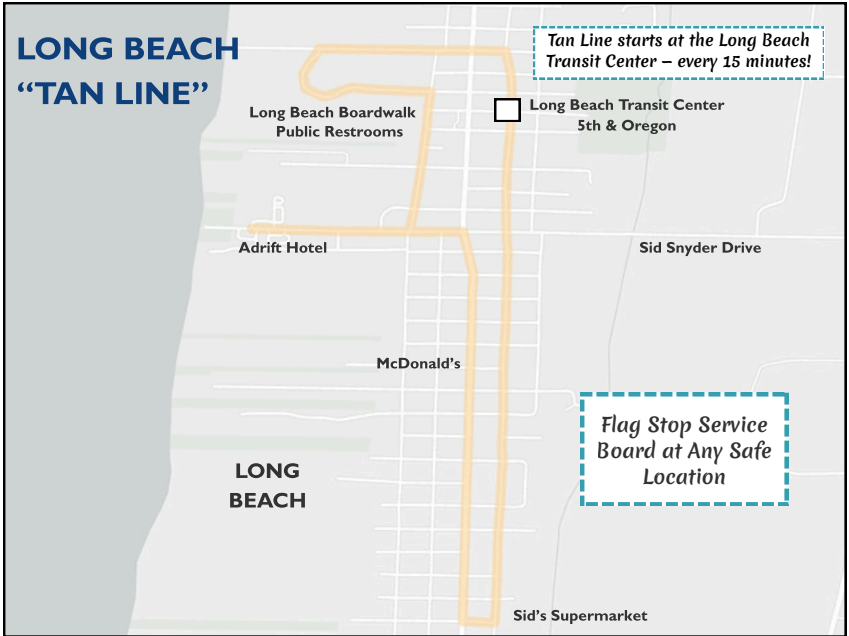

TAN LINE

LONG BEACH (EVERY 15 MINUTES)

Tan Line - Long Beach (Mon-Fri) Service Hours

9:30 A.M. - 6:30 P.M.

Tan Line - Long Beach (Sat-Sun) Service Hours

8:00 A.M. - 5:00 P.M.

Flag us down at any safe location!